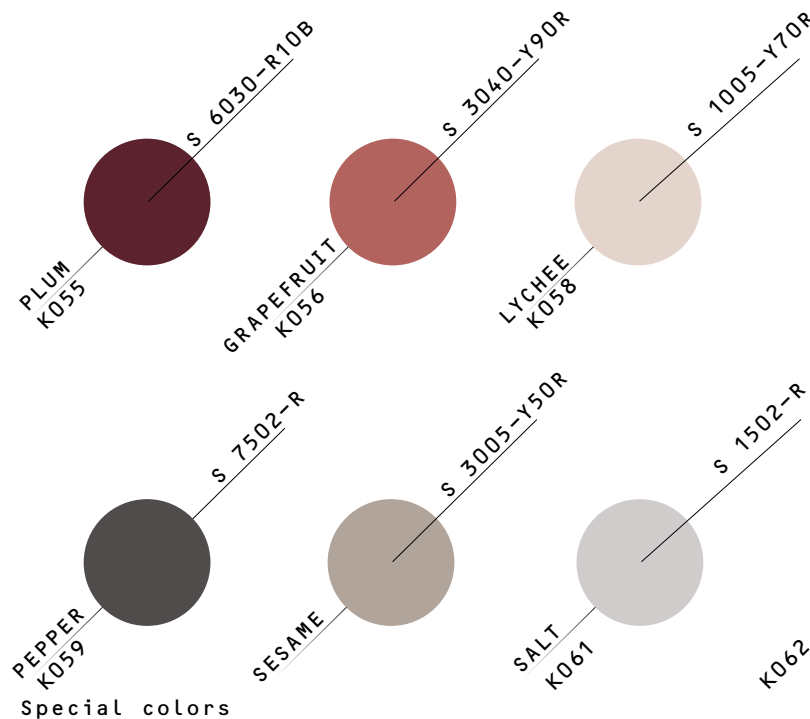

Colour palette - Kiwi finish

Introducing colours

The Kiwi Finish offers a selection of rich colors layered with soft wool, adding depth, texture, and warmth to any space. It also includes a Special Edition of bold, vibrant tones for standout, creative designs.

K062