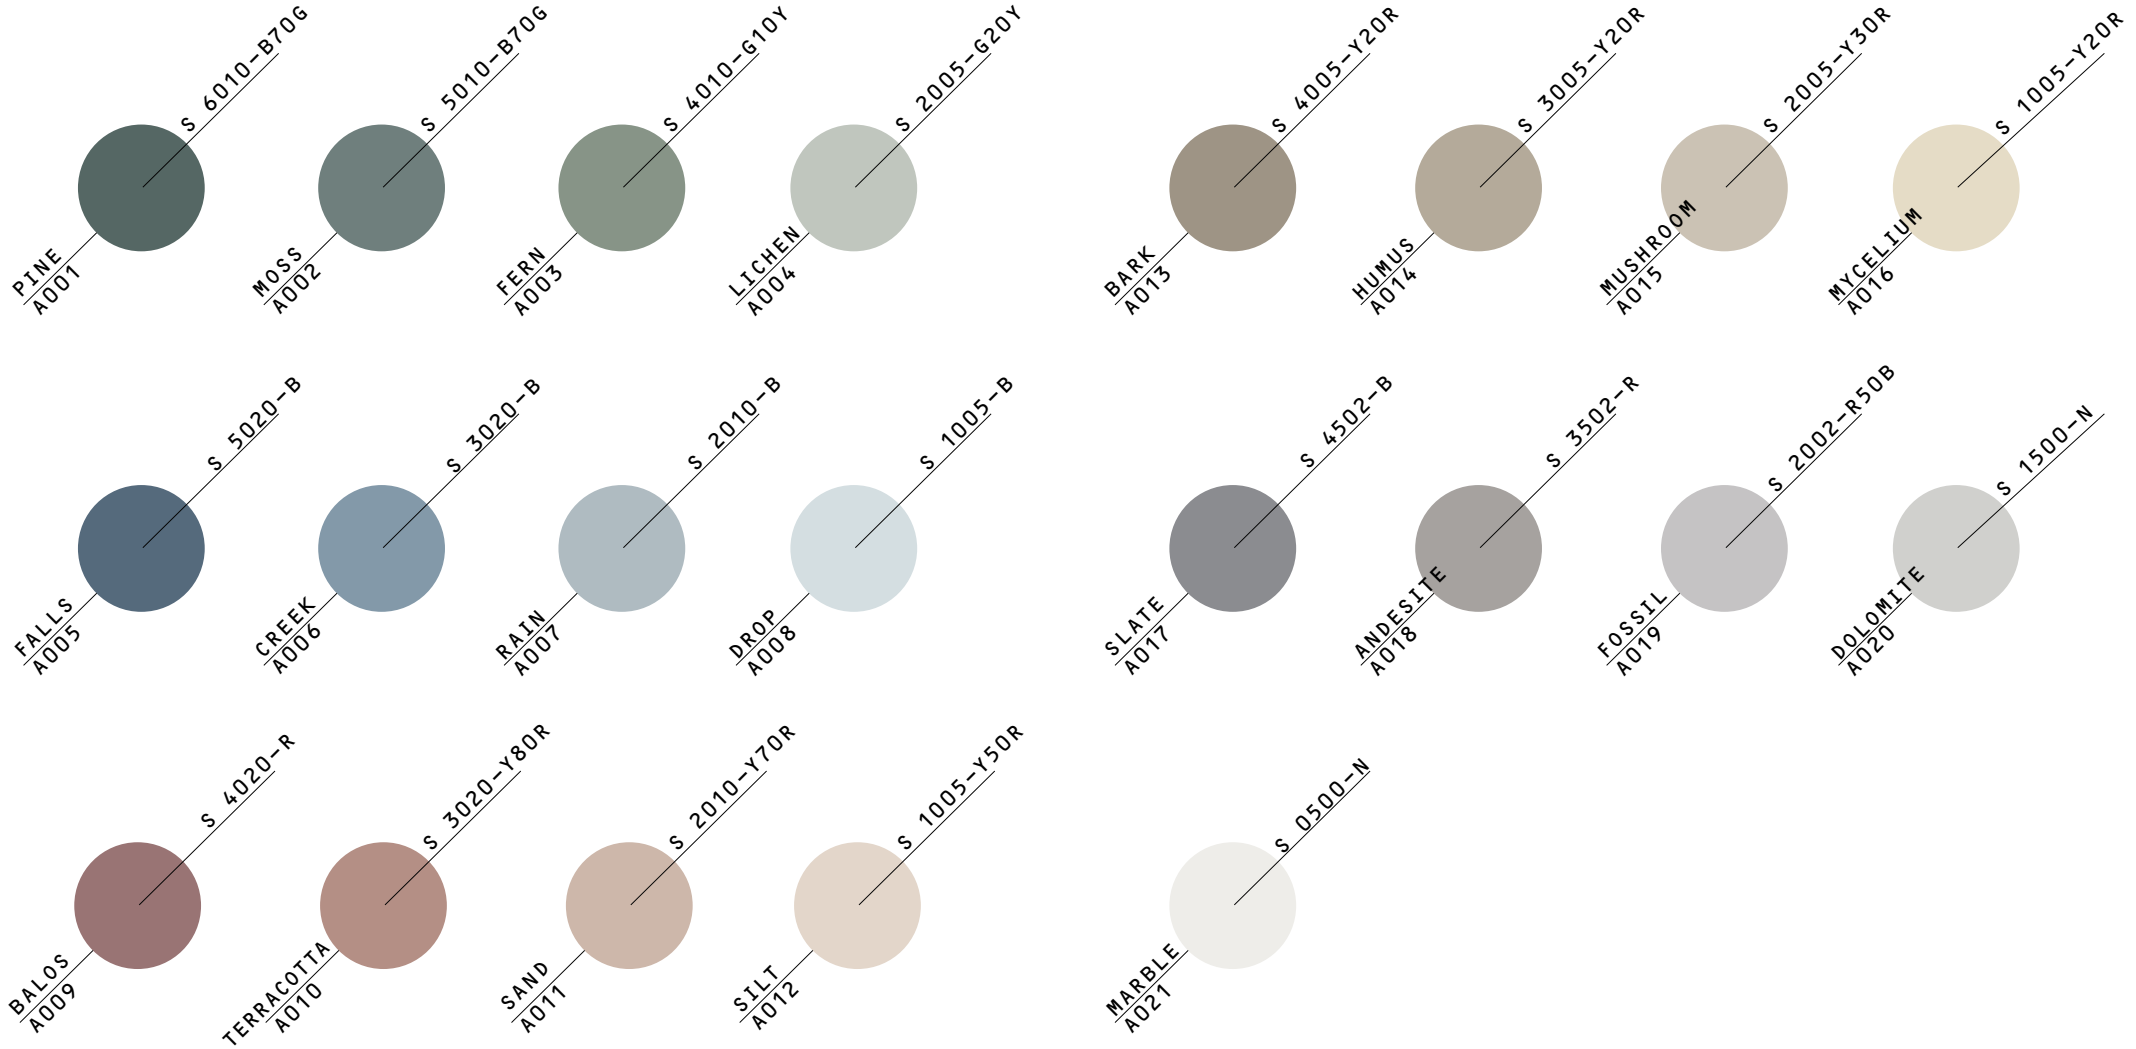

COLOUR PALETTE ACOUSTICS

## Colour palette - Standard finish

### Introducing colours

White is the colour that has always characterised our products - and we still love its elegance - yet we have decided to surprise you by expanding the world of Mogu products with a fantastic color palette to customise your project. Our Acoustic palette includes five color scales, each made of four different shades designed to support a perfect mix and match.

## Colour palette - Kiwi finish