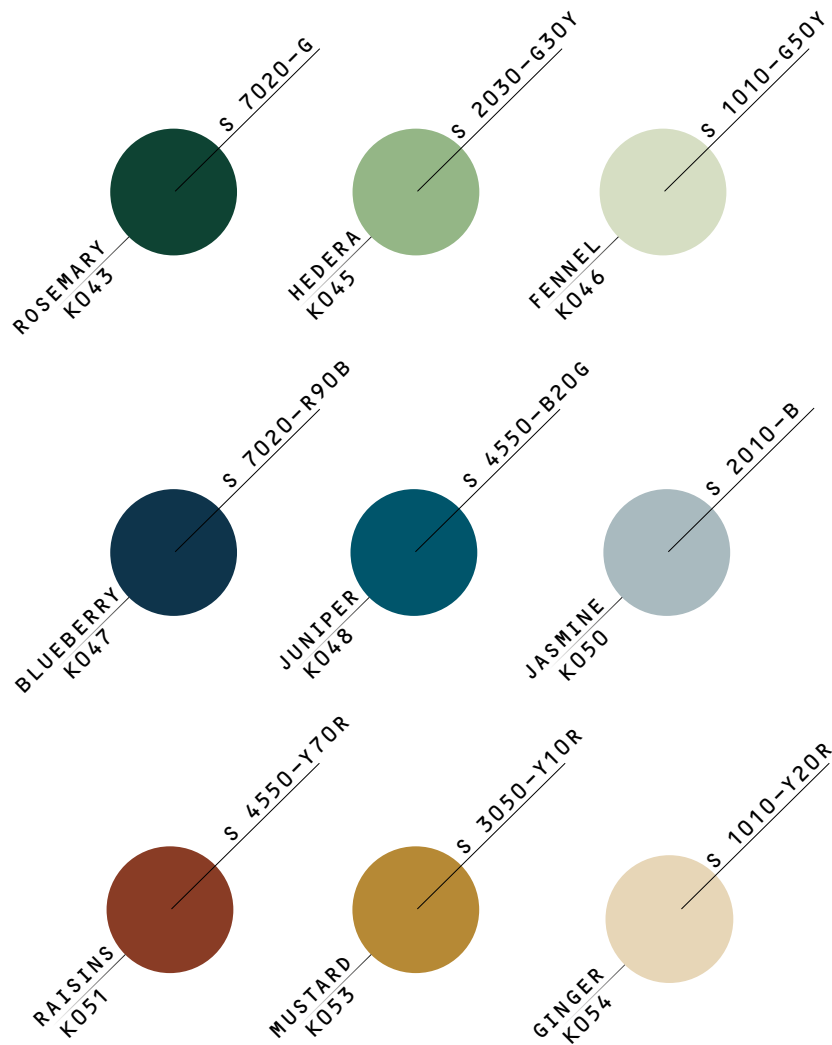

Colour palette - Kiwi finish

Introducing colours

The Kiwi Finish offers a selection of rich colors layered with soft wool, adding depth, texture, and warmth to any space. It also includes a Special Edition of bold, vibrant tones for standout, creative designs.

K062